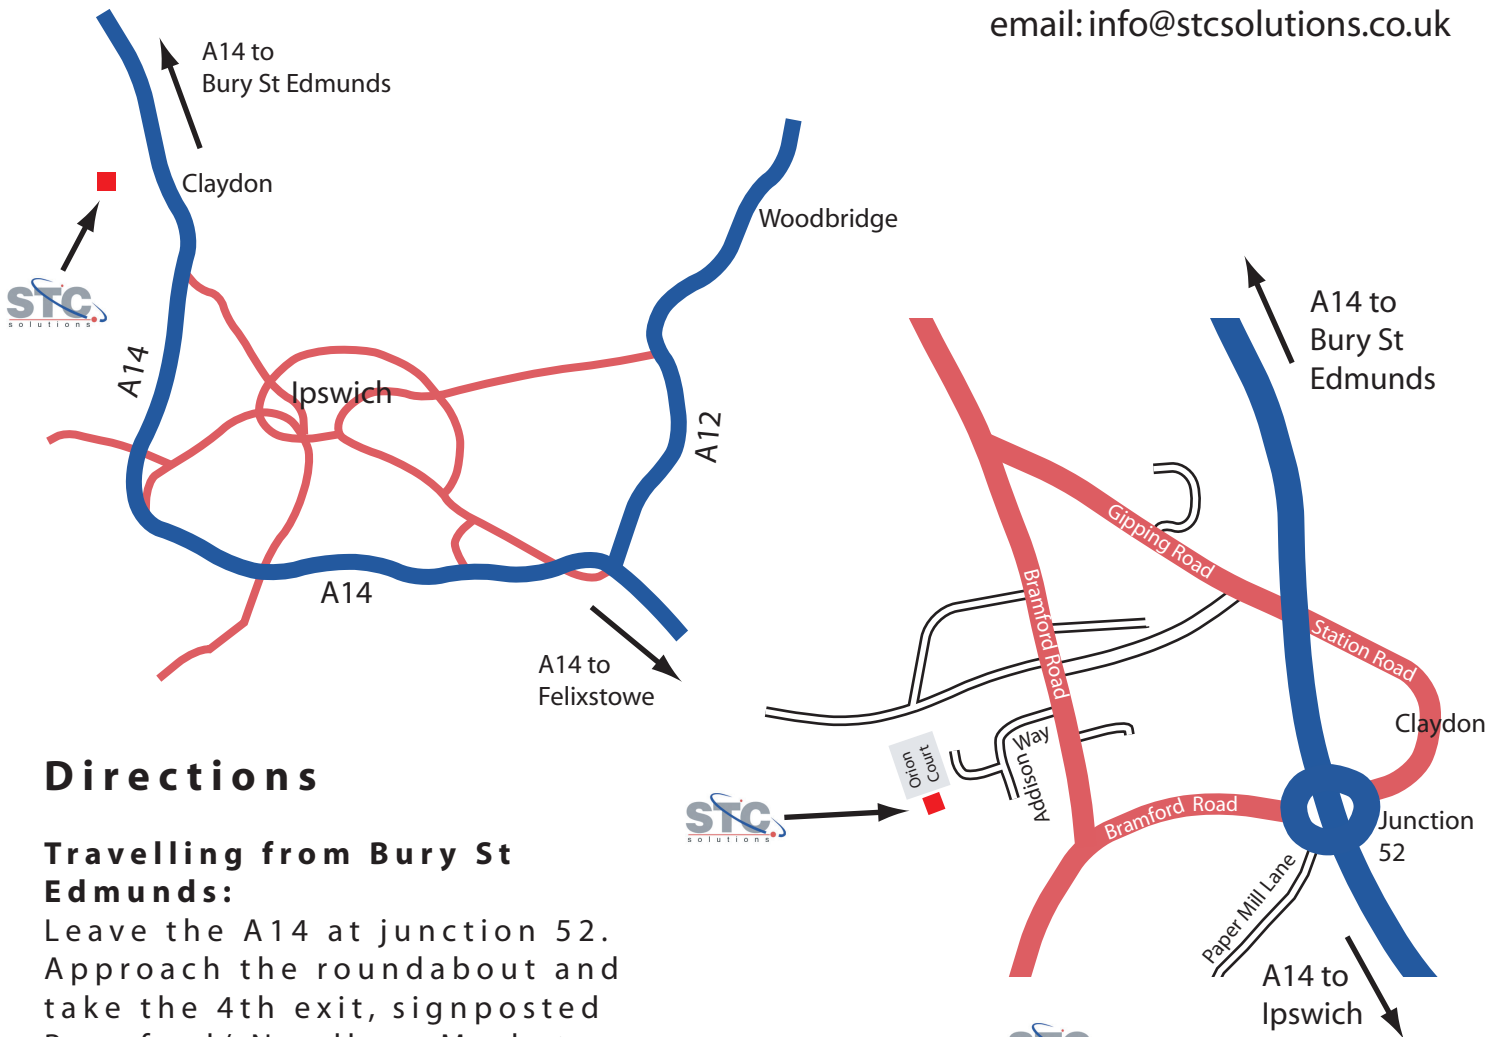

## How to find us...

### Directions

#### Travelling from Bury St Edmunds:

Leave the A14 at junction 52. Approach the roundabout and take the 4th exit, signposted Bramford/ Needham Market. Get into the right hand lane and take the next right signposted Needham Market. Continue forward and take a left onto Addison Way, then take your next right entering Orion Court. We are Unit 1 Cygnus.

#### Travelling from Ipswich:

Leave the A14 at junction 52. Approach the roundabout and take the 2nd exit, signposted Bramford/ Needham Market. Follow directions as above.