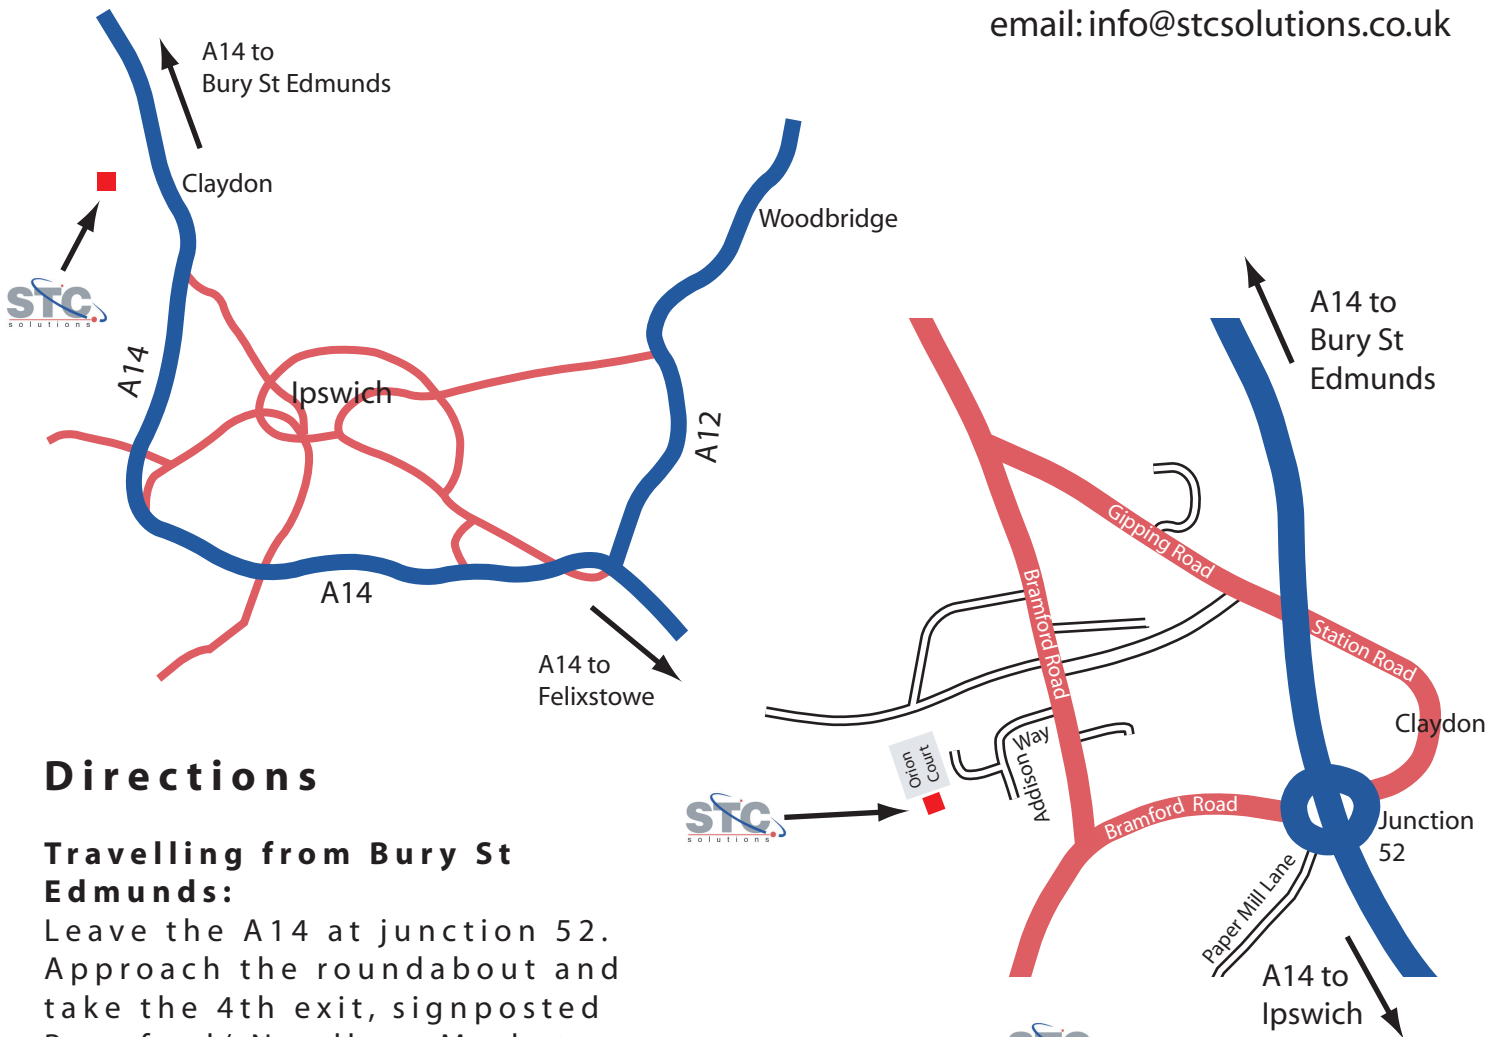

How to find us...

Directions

Travelling from Bury St Edmunds:

Leave the A14 at junction 52. Approach the roundabout and take the 4th exit, signposted Bramford/ Needham Market. Get into the right hand lane and take the next right signposted Needham Market. Continue forward and take a left onto Addison Way, then take your next right entering Orion Court. We are Unit 1 Cygnus.

Travelling from Ipswich:

Leave the A14 at junction 52. Approach the roundabout and take the 2nd exit, signposted Bramford/ Needham Market. Follow directions as above.